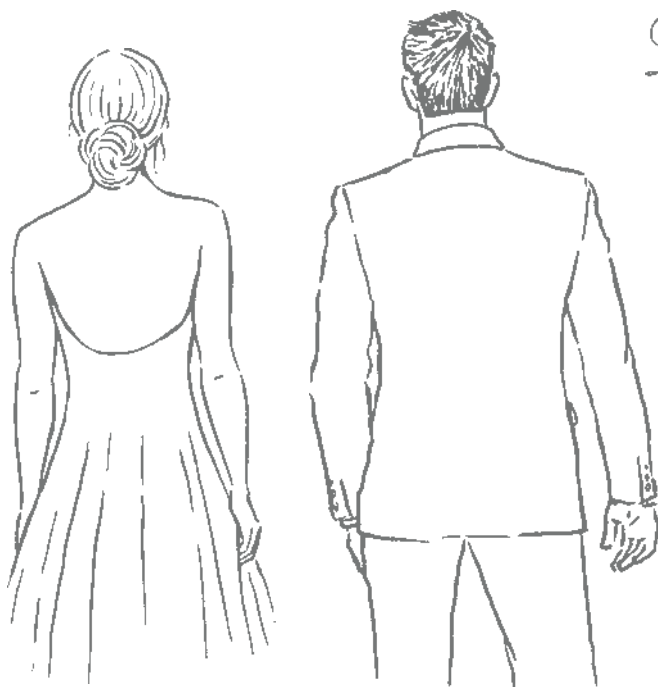

Zwei Herzen, ein Leben

*Wir
sagen Ja*

*Herzliche
Einladung*

Beste Wünsche

N ZWEI HERZEN, EIN JA • 161743 | 30,00 € | £23.00

9 ablösbare Stempel (Empfohlene transparente Blöcke: a, c, e) •