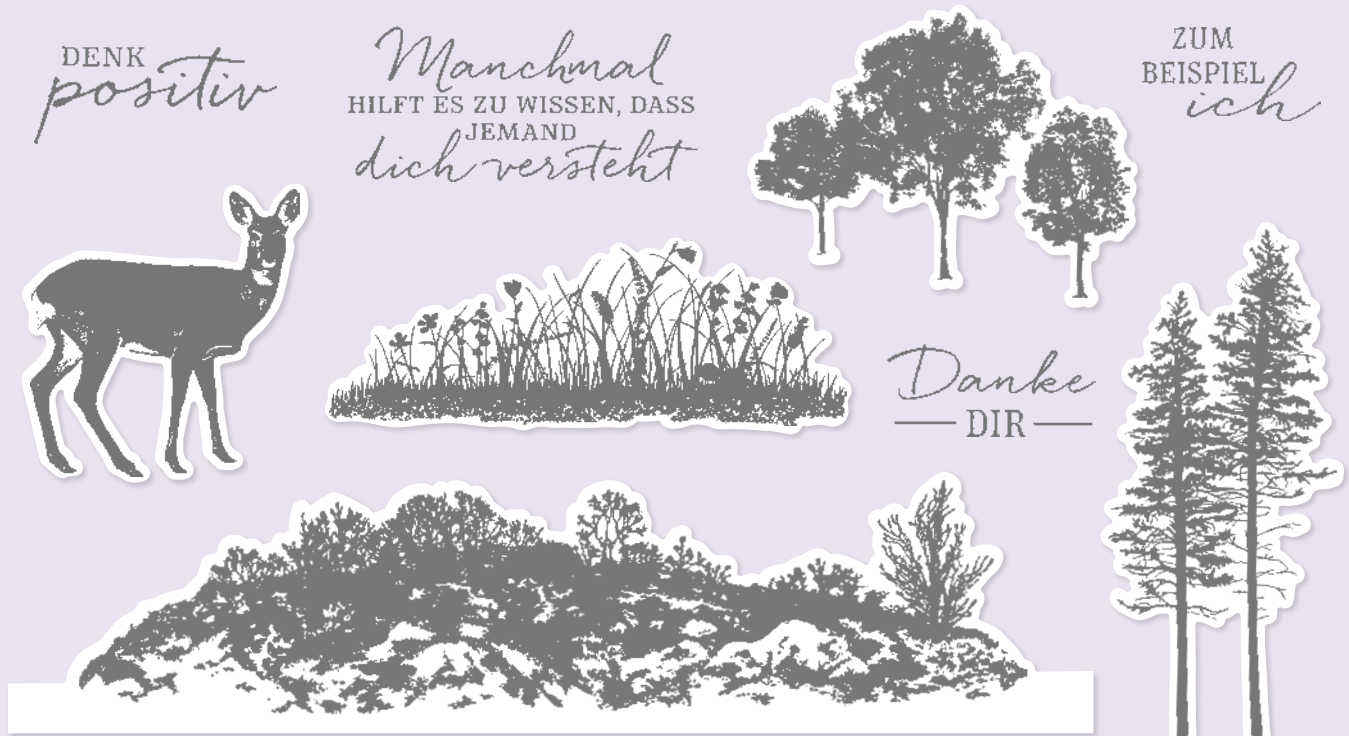

AM WALDRAND • 157842 | 30,00 € | £23.00
9 ablösbare Stempel (Empfohlene transparente Blöcke: b, c, h, i) •
O Passend zu den Stanzformen Wäldchen (S. 167)