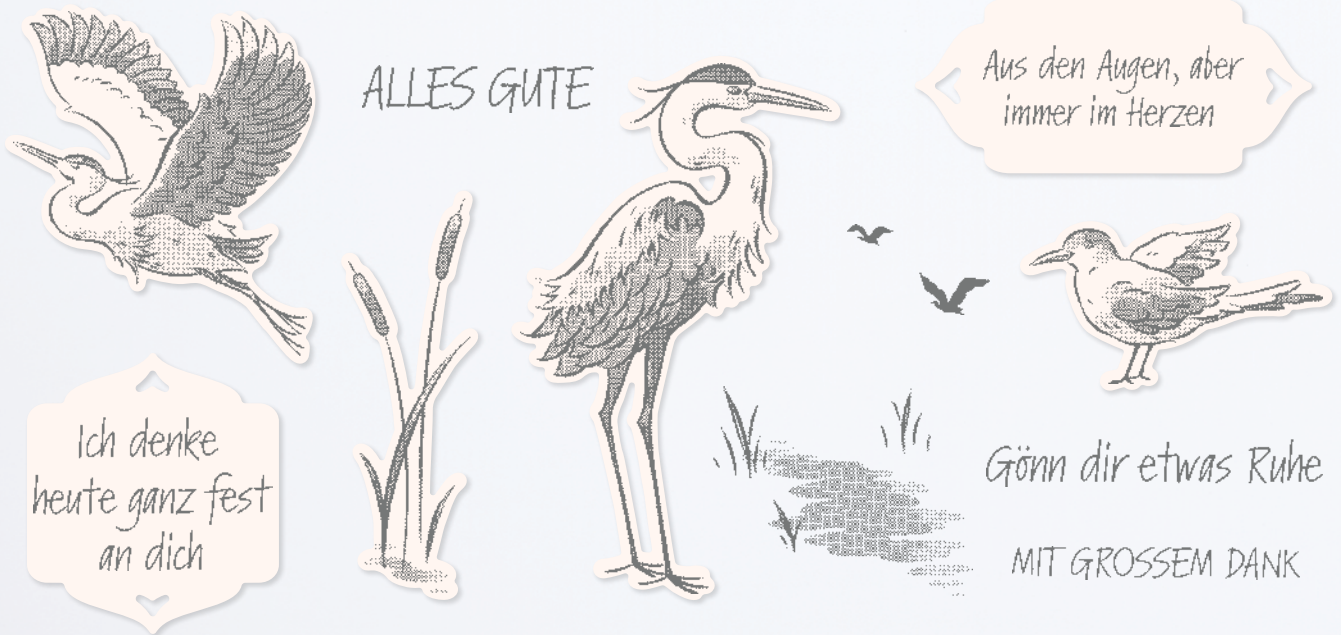

RUHEVOLLE REIHER • 158895 | 27,00 € | £21.00
11 ablösbare Stempel (Empfohlene transparente Blöcke: a, b, c, e) • **EN | DE**
○ Passend zu den Stanzformen Reiher (S. 166)

**DIST
INK
TIVE™**

10%
SPAREN IM PAKET

+

PRODUKTPAKET RUHEVOLLE REIHER
158899 | 65,00 € | £50.00 58,50 € | £45.00
Ablösbar • **EN | DE**
Stempelset Ruhevolle Reiher + Stanzformen Reiher (S. 166)