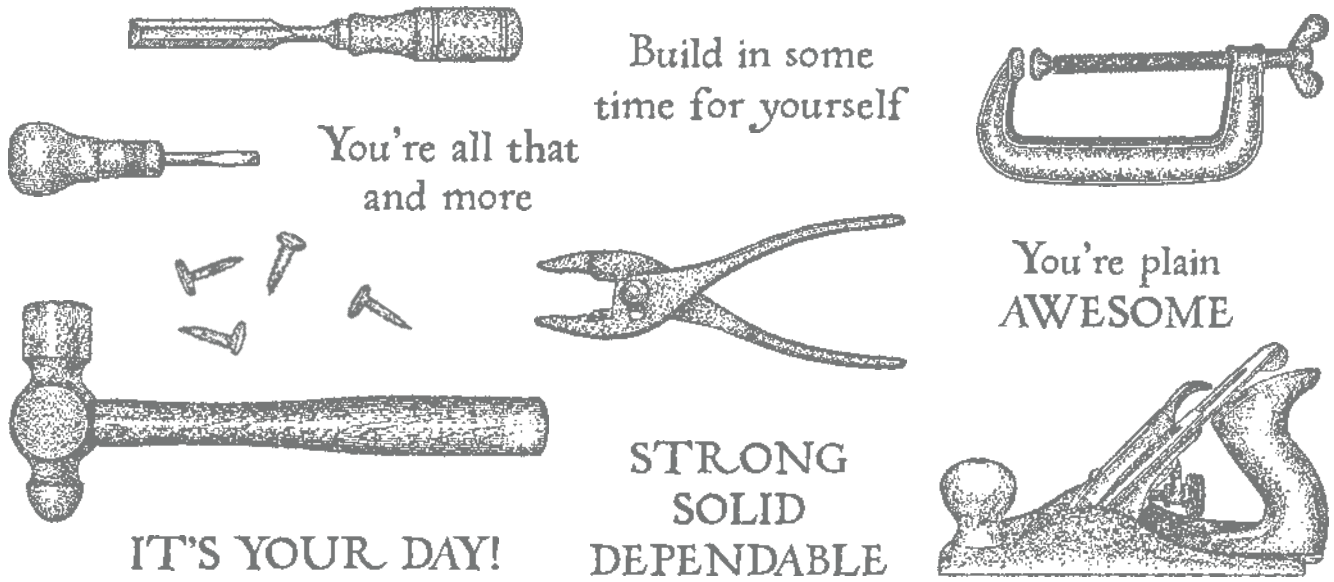

-JAPANESE PROVERB

*A TRUE FRIEND is the one
 who holds your hand and
 TOUCHES your HEART*

-GABRIEL GARCIA MÁRQUEZ

*GRATEFUL
 for all that you do*

*Sending
 CARING
 thoughts*

BAMBOO BEAUTY • 155478 | 26,00 € | £20.00
 10 ablösbare Stempel (Empfohlene transparente Blöcke: a, c, d, e)