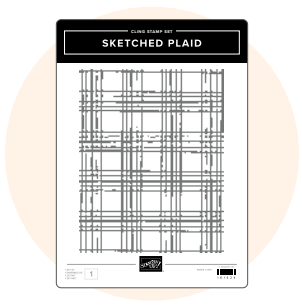

STEMPELSET
GRACEFUL DEER
162084 | 31,00 € | £24.00

STEMPELSET
SKETCHED PLAID
161424 | 25,00 € | £19.00

STEMPELSET
WATERCOLOR WORLD
160708 | 28,00 € | £22.00

BLOCK F
118483 | 23,00 € | £18.00
4-7/8" x 6" (12,4 x 15,2 cm)